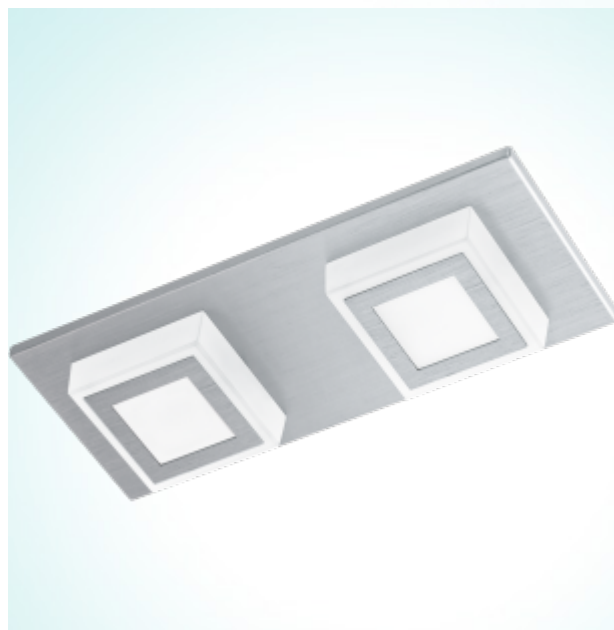

94506

MASIANO

General Information

Article:	94506
Lighting Type:	wall / ceiling luminaire
Collection:	Trend
EAN Code:	9002759945060

Dimensions

Depth:	250 mm
Width:	100 mm
Height:	50 mm
Weight:	0.496 kg

Illuminant

Socket:	LED
Illuminant:	LED
Delivery:	incl.
Wattage:	2x 3,3W
Luminous Flux:	680 lm
Luminous Colour:	3000K warm white
Average Lifetime:	25,000 h
LED changeable:	yes
Energy Efficiency:	A+

Material & Colour

Enclosure Material:	aluminium
Enclosure Colour:	brushed aluminium
Glass / Shade Material:	plastic
Glass / Shade Colour:	satined

Technical Information

Protection Rating:	IP20
Protection Class:	2
Line Voltage:	220-240V,50/60Hz
Operation Voltage:	12V

LED

Technical changes reserved